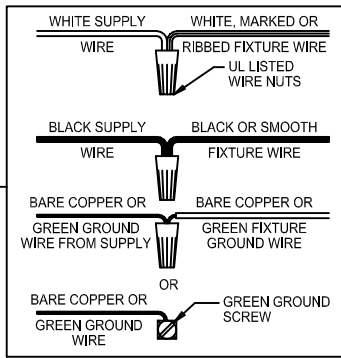

Assembly & Installation Instructions

CAUTION: Read instructions carefully and turn electricity off at main circuit breaker panel before beginning installation.

550019

WARNING - If any Special Control Devices are used with this Fixture, Follow the Instructions Carefully to assure full compliance with N.E.C. requirements. If there are any questions, contact a Qualified Electrical Contractor.

CANOPY MOUNTING & WIRE CONNECTION ASSEMBLY STEPS:

1. D,E → A
2. R → D
3. B,A → C
4. F → P,N,M
5. N → Q
6. M → N
7. L → M,K
8. F → L,K,H
9. F → G
10. H,J → D

Attach (N), (P) to achieve overall desired length.
 Una (N), (P) para lograr la longitud deseada.
 Joignez (N), (P) pour obtenir la longueur voulue.