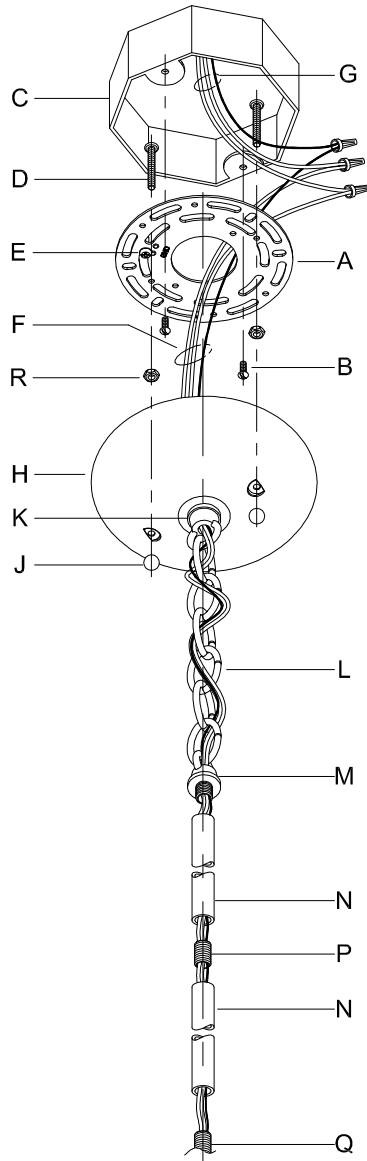

Assembly & Installation Instructions

CAUTION: Read instructions carefully and turn electricity off at main circuit breaker panel before beginning installation.

550019

WARNING - If any Special Control Devices are used with this Fixture, Follow the Instructions Carefully to assure full compliance with N.E.C. requirements. If there are any questions, contact a Qualified Electrical Contractor.

CANOPY MOUNTING & WIRE CONNECTION ASSEMBLY STEPS:

1. D,E → A
2. R → D
3. B,A → C
4. F → P,N,M
5. N → Q
6. M → N
7. L → M,K
8. F → L,K,H
9. F → G
10. H,J → D

Attach (N), (P) to achieve overall desired length.
 Una (N), (P) para lograr la longitud deseada.
 Joignez (N), (P) pour obtenir la longueur voulue.

FIXTURE ASSEMBLY STEPS:

1. T → S
2. U → S

B, C, G & T
 (NOT FURNISHED)
 (NO INCLUIDA)
 (NON FOURNIE)

Instructions d'Assemblage et Installation

MISE EN GARDE: Lire les instructions avec soin et couper le courant au disjoncteur central avant de commencer l'installation.