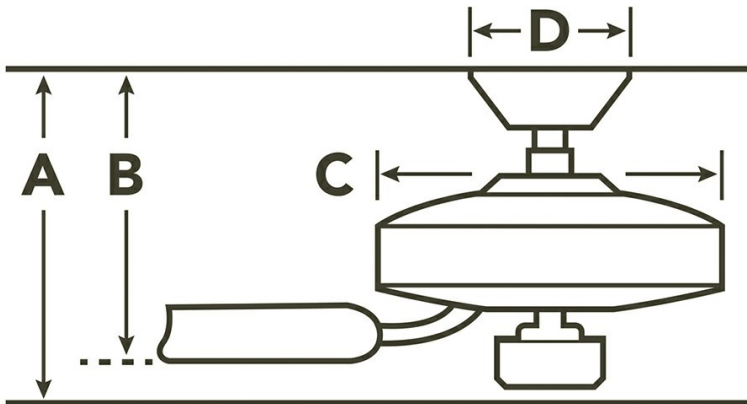

Safety Listings & Certifications

Safety Rated	Dry
Warranty	www.kichler.com/warranty

Installation

The electrical junction box and support structure must be securely mounted and capable of reliably supporting a minimum of 50 pounds. Use only ETL/UL listed electrical junction boxes marked ""For Fan Support""

Electrical Requirements	120V 60Hz AC
-------------------------	--------------

Dimensions

Downrod	A	B	C	D
1.00 OD X 4.00	15.25	12.75	7.50	5.85

Available Finishes

Finish	Fixture	Glass	Blade 1	Blade 2

Arkwright Collection