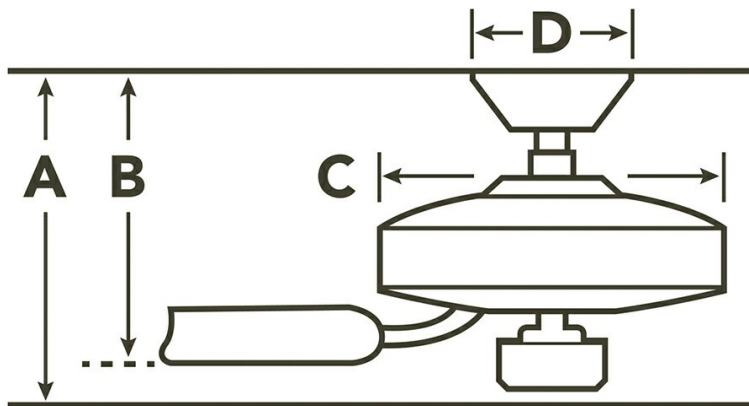

**Safety Listings & Certifications**

Safety Rated	Wet
Energy Star	Yes
Warranty	www.kichler.com/warranty

**Installation**

The electrical junction box

**Dimensions**

Downrod	A	B	C	D
1.00 OD X 4.00	14.02	11.28	13.78	6.37