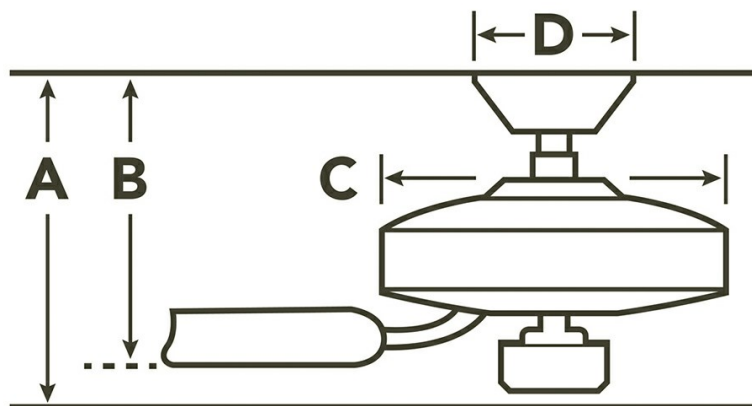

Dimensions

Downrod	A	B	C	D
1.00 OD X 4.50	13.75	11.00	8.00	5.90

Specifications

Number of Blades	5
Blades Included	Yes
Blade Pitch	14 Degrees
Blade Sweep	52"
Blades Reversible	No
Blade Material	WOOD
Optional Blades Available	No
Downrod 1	1.00 OD X 4.50