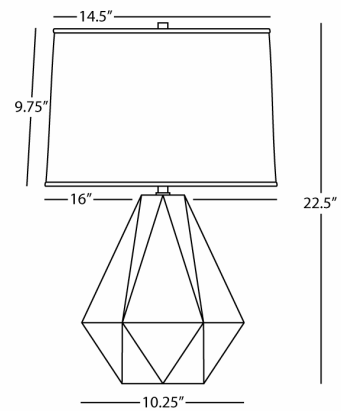

DELTA

940

Table Lamp

1-150W Max.

Bulb Type: A

Switch: 3-Way

Butter Glazed Ceramic

Polished Nickel Accents

Oyster Linen Shade

See Delta/ Mason Table for Color Options

** Available for Quick SHIP **