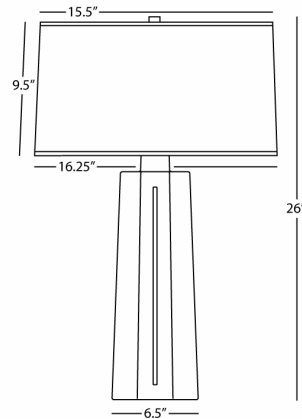

MASON

976

Table Lamp

1-150W Max.

Bulb Type: A

Switch: 3-Way

Marine Blue Glazed Ceramic

Polished Nickel Accents

Oyster Linen Shade

See Delta/ Mason Table for Color Options

** Available for Quick SHIP **