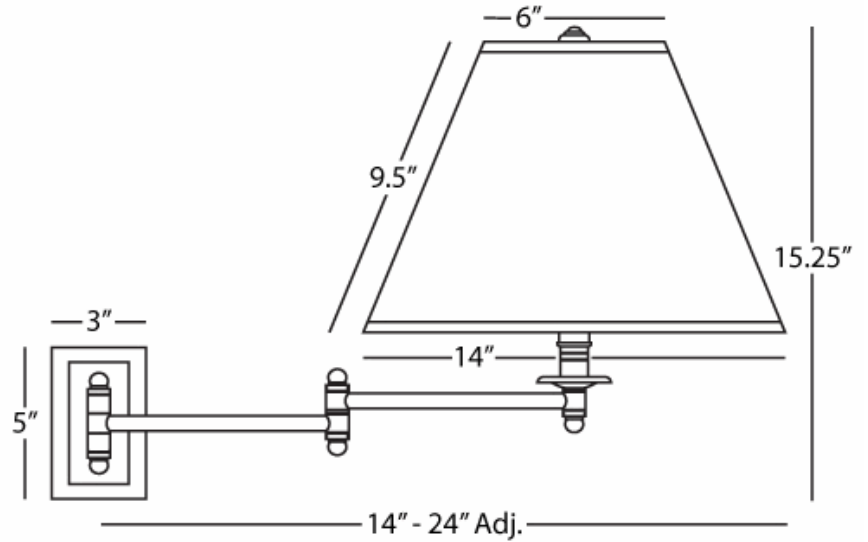

KINETIC

B1504ALT

Wall Swinger

1-150W Max.

Bulb Type: A

Switch: 3-Way

24" Cord Cover or Convertible Direct Wire

Brushed Chrome Finish over Metal / Brass

Oyster Linen Shade