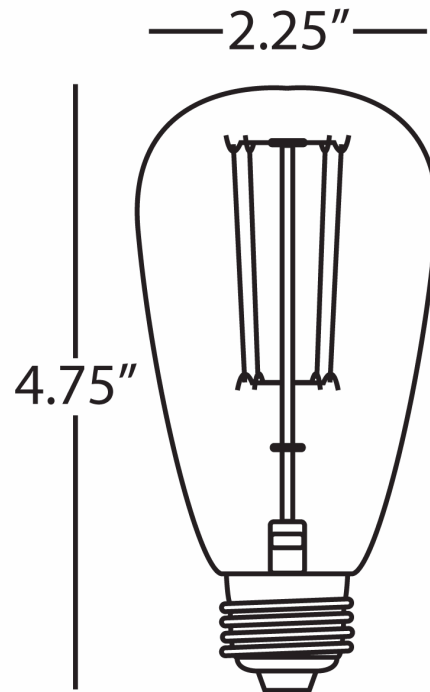

HISTORICAL BULBS

BUL 06

6 - 40W

1910 Squirrel Cage Filament Lamp

**** Available for Quick SHIP ****