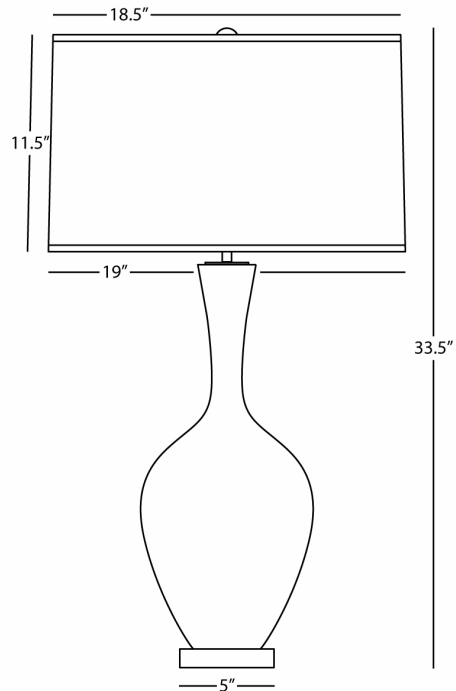

AUDREY

CR980

Table Lamp

1 - 150W Max.

Bulb Type: A

Switch: Hi-Lo Dimming

Ash Glazed Ceramic

Lucite Base

Fondine Fabric Shade

See Audrey/ Delilah Table for Color Options

** Available for Quick SHIP **