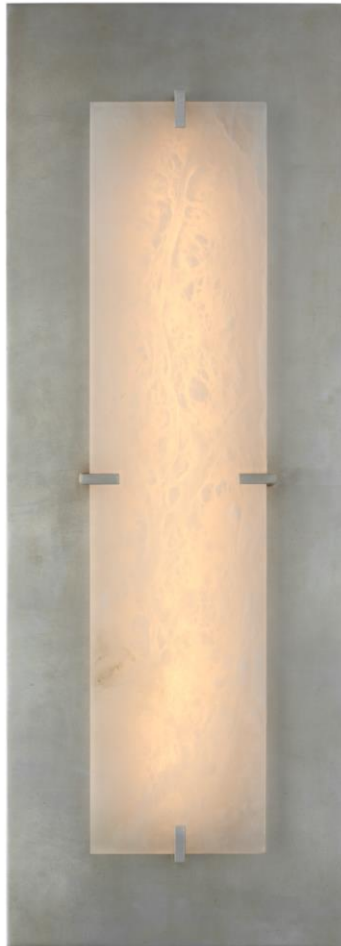

TEAR SHEET

Dominica Large Rectangle Sconce

Item # ARN 2923BSL/ALB

Designer: AERIN

Height: 27.5"

Width: 10"

Extension: 3"

Backplate: 5.5" x 22" Rectangle

Finishes: BSL/ALB, G/ALB

Trim Options: ALB

Lightsource: Dedicated LED

Wattage: 18w (1600lm)

Weight: 24 Pounds

Note: Alabaster is a Natural Stone | Variations in Color and Texture are Expected