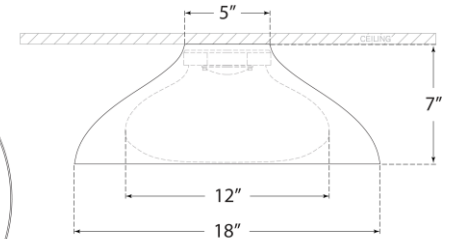

TEAR SHEET

Agnes 18" Flush Mount

Item # ARN 4351MBK-SWG

Designer: AERIN

Height: 7"

Width: 18"

Canopy: 5" Round

Finishes: BSL, G, MBK, PW

Glass Options: SWG

Lightsource: Dedicated LED

Wattage: 15w (1300lm)

Weight: 6 Pounds

Bottom View

Side View