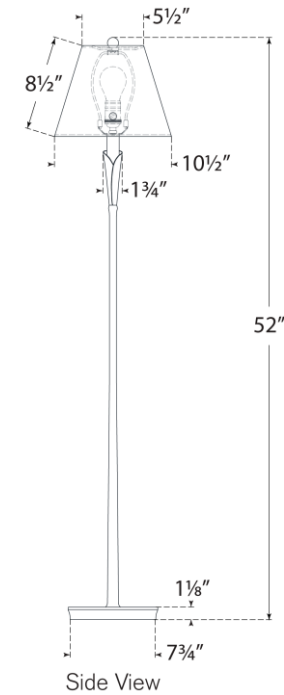

TEAR SHEET

Aiden Accent Floor Lamp

Item # CHA 9501GI-L

Designer: Chapman & Myers

Height: 52"

Width: 10.5"

Base: 7.75" Round

Finishes: AI, GI, PN

Shade Treatments: L

Shade Details: 5.5" x 10.5" x 8.5"

Socket: E26 Dimmer

Wattage: 15 LED A19

Weight: 9 Pounds

Top View