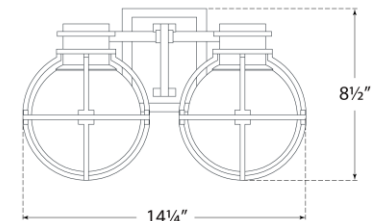

## Gracie Double Sconce

Item # CHD 2484PN-WG

Designer: Chapman & Myers

Height: 8.5"

Width: 14.25"

Extension: 8.25"

Backplate: 4.25" x 5.25" Rectangle

Finishes: AB, AN, BZ, PN

Glass Options: White Glas

Socket: 2 - E12 Candelabra

Wattage: 2 - 5 LED B11

Weight: 8 Pounds

Note: UL Only

Top View

Side View

Front View