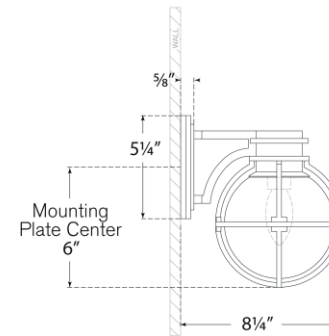

## Gracie Double Sconce

Item # CHD 2484PN-WG

Designer: Chapman & Myers

Height: 8.5"

Width: 14.25"

Extension: 8.25"

Backplate: 4.25" x 5.25" Rectangle

Finishes: AB, AN, BZ, PN

Glass Options: White Glas

Socket: 2 - E12 Candelabra

Wattage: 2 - 5 LED B11

Weight: 8 Pounds

Note: UL Only

Top View

Side View

Front View