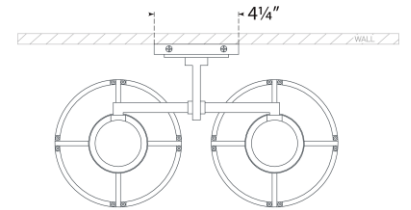

## Gracie Double Sconce

Item # CHD 2484PN-WG

Designer: Chapman & Myers

Height: 8.5"

Width: 14.25"

Extension: 8.25"

Backplate: 4.25" x 5.25" Rectangle

Finishes: AB, AN, BZ, PN

Glass Options: White Glas

Socket: 2 - E12 Candelabra

Wattage: 2 - 5 LED B11

Weight: 8 Pounds

Note: UL Only

Top View

Side View

Front View