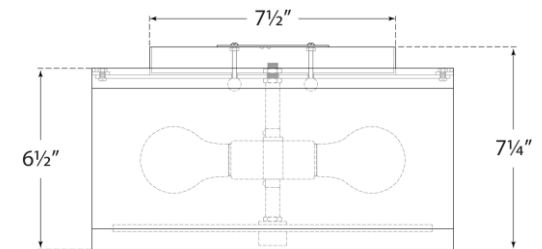

TEAR SHEET

Walker Small Flush Mount

Item # KS 4070BSL-L

Designer: kate spade new york

Height: 7.5"

Width: 13"

Canopy: 8.75" Round

Finishes: BSL, G, LC

Shade Treatments: L, L/BL, NL

Socket: 2 - E26 Keyless

Wattage: 2 - 60 A19

Weight: 4 Pounds

Bottom View