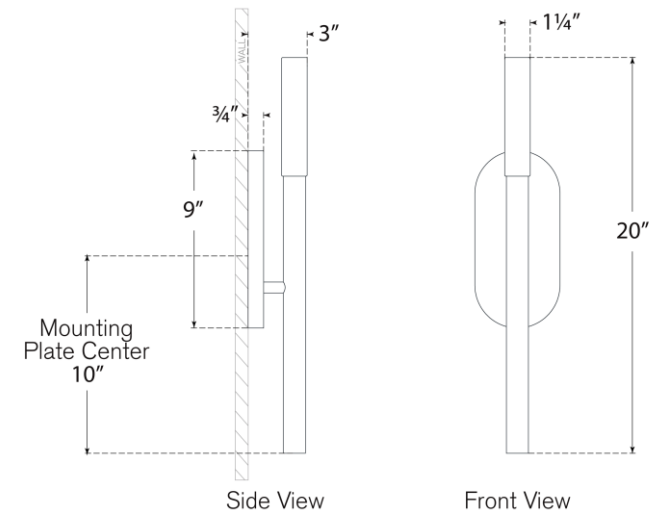

TEAR SHEET

Rousseau Medium Bath Sconce

Item # KW 2281BZ-EC

Designer: Kelly Wearstler

Height: 20"

Width: 4.25"

Extension: 3"

Backplate: 4.25" x 9" Oval

Finishes: AB, BZ, PN

Glass Options: CG, EC, ECG, SG

Lightsource: Dedicated LED

Wattage: 6w (700lm)

Weight: 5 Pounds

Top View

Side View

Front View