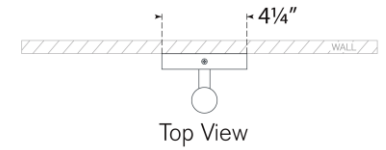

TEAR SHEET

Rousseau Medium Bath Sconce

Item # KW 2281BZ-EC

Designer: Kelly Wearstler

Height: 20"

Width: 4.25"

Extension: 3"

Backplate: 4.25" x 9" Oval

Finishes: AB, BZ, PN

Glass Options: CG, EC, ECG, SG

Lightsource: Dedicated LED

Wattage: 6w (700lm)

Weight: 5 Pounds

Top View

Side View

Front View