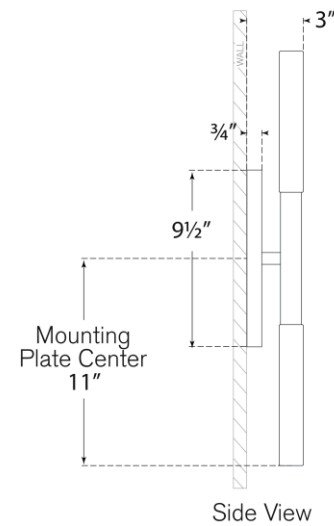

TEAR SHEET

Rousseau Medium Vanity Sconce

Item # KW 2282AB-SG

Designer: Kelly Wearstler

Height: 22"

Width: 4.25"

Extension: 3"

Backplate: 4.25" x 9.5" Oval

Finishes: AB, BZ, PN

Glass Options: CG, EC, ECG, SG

Lightsource: Dedicated LED

Wattage: 9w (1000lm)

Weight: 6 Pounds

Top View

Side View

Front View