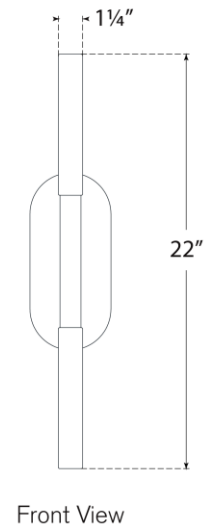

TEAR SHEET

Rousseau Medium Vanity Sconce

Item # KW 2282AB-SG

Designer: Kelly Wearstler

Height: 22"

Width: 4.25"

Extension: 3"

Backplate: 4.25" x 9.5" Oval

Finishes: AB, BZ, PN

Glass Options: CG, EC, ECG, SG

Lightsource: Dedicated LED

Wattage: 9w (1000lm)

Weight: 6 Pounds

Top View

Side View

Front View