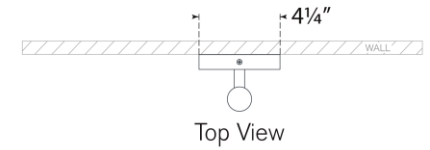

TEAR SHEET

Rousseau Medium Vanity Sconce

Item # KW 2282AB-SG

Designer: Kelly Wearstler

Height: 22"

Width: 4.25"

Extension: 3"

Backplate: 4.25" x 9.5" Oval

Finishes: AB, BZ, PN

Glass Options: CG, EC, ECG, SG

Lightsource: Dedicated LED

Wattage: 9w (1000lm)

Weight: 6 Pounds

Top View

Side View

Front View