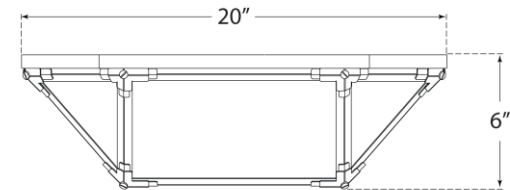

TEAR SHEET

Morris Large Flush Mount

Item # SK 4009AZ-WG

Designer: Suzanne Kasler

Height: 6"

Width: 20"

Canopy: 20" Square

Finishes: AZ, GI, PN

Glass Options: FG, WG

Socket: 4 - E26 Keyless

Wattage: 4 - 9 LED A19

Weight: 16 Pounds

Bottom View