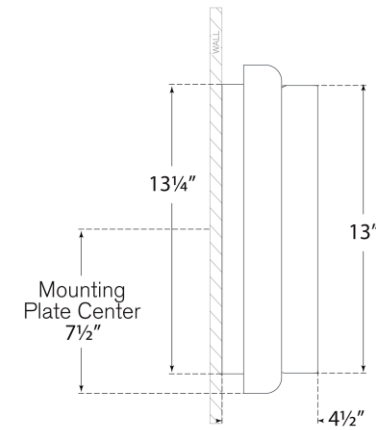

TEAR SHEET

Penumbra 15" Sconce

Item # WS 2074BZ/WHT

Designer: Windsor Smith

Height: 15"

Width: 6"

Extension: 4.5"

Backplate: 3.25" x 13.25" Rectangle

Finishes: BZ/L, BZ/WHT, HAB/L, HAB/WHT, PN/L, PN/WHT

Lightsource: Dedicated LED

Wattage: 9w (1000lm)

Weight: 6 Pounds

Note: UL Only | Requires Smaller Outlet Box

Top View

Side View

Front View