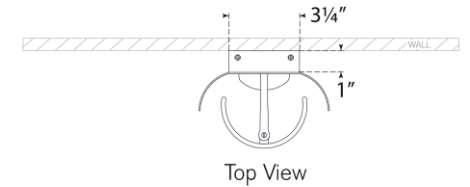

TEAR SHEET

Penumbra 15" Sconce

Item # WS 2074BZ/WHT

Designer: Windsor Smith

Height: 15"

Width: 6"

Extension: 4.5"

Backplate: 3.25" x 13.25" Rectangle

Finishes: BZ/L, BZ/WHT, HAB/L, HAB/WHT, PN/L, PN/WHT

Lightsource: Dedicated LED

Wattage: 9w (1000lm)

Weight: 6 Pounds

Note: UL Only | Requires Smaller Outlet Box

Top View

Side View

Front View