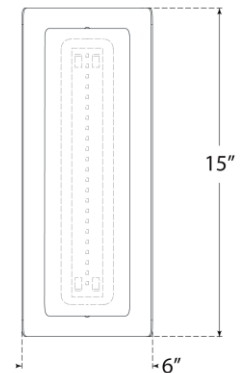

TEAR SHEET

Penumbra 15" Sconce

Item # WS 2074BZ/WHT

Designer: Windsor Smith

Height: 15"

Width: 6"

Extension: 4.5"

Backplate: 3.25" x 13.25" Rectangle

Finishes: BZ/L, BZ/WHT, HAB/L, HAB/WHT, PN/L, PN/WHT

Lightsource: Dedicated LED

Wattage: 9w (1000lm)

Weight: 6 Pounds

Note: UL Only | Requires Smaller Outlet Box

Top View

Side View

Front View