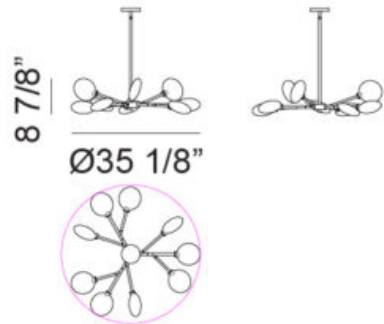

*LIGHTBULBS NOT INCLUDED

C33709MB

Specifications

FINISH	Matte Black
SHADE	Opal Glass
SHADE DIMENSION	5 7/8"L x 2 3/8"W x 6 3/8"H
DIMENSION	Ø35 1/8" x 8 7/8"H
GLASS OPENING	Ø1 3/8"
LAMPING	9 x 10W LED G9 120
CANOPY COLOR	Matte Black
CANOPY SIZE	Ø4 3/4" x 7/8"H
ROD LENGTH	42" (12"x3 + 6"x1)
WIRE LENGTH	120" Max.
LOCATION	Dry
WARRANTY	1 year fixture warranty