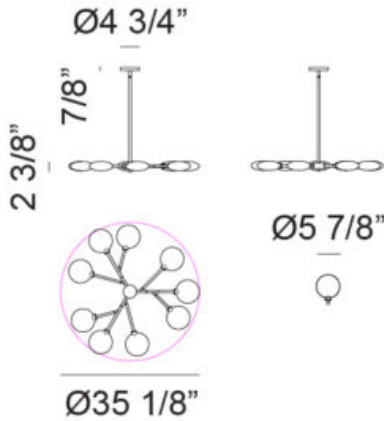

Chandelier

Description

Peony

A modern masterpiece with timeless warmth, this chandelier introduces contemporary sophistication through its radiant, pebble-shaped opal glass shades arranged in a striking starburst formation. The larger glass elements echo the sculptural beauty of our Hydrangea series. Each opal diffuser casts a soft, inviting glow, balancing ambience with artistic presence. Available in Champagne Gold or Matte Black finishes.

*LIGHTBULBS NOT INCLUDED