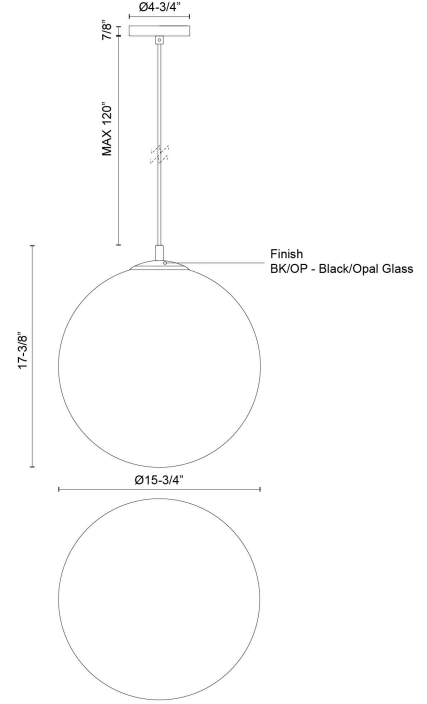

Marco 16-in Pendant

Model	Bulbs (not included)	Wattage (or equivalent)
PD34216 PD34216-BK/OP	1 x E26	60W

The Marco collection offers a refined simplicity with its opal glass globe, creating a soft and welcoming ambiance. Subtle black cord and canopy details enhance its minimalist design, ensuring a clean and modern look. Perfectly timeless, Marco adds understated elegance to any space it graces.

SPECIFICATION DETAILS

Fixture Dimensions	D15-3/4" x H17-3/8"
Canopy Dimensions	D4-3/4" x H7/8"
Minimum Hang Height	21"
Location	Dry
Glass Details	Opal Glass
Illumination Direction	Omni-directional
Light Source/Life	Socket
Material	Steel, Glass
Slopped Ceiling Adaptable	Yes
Shade Details	Opal Glass Shade
Wire Length	120"
Wire Style	Black Wire
Compliance	UL Certified: Yes