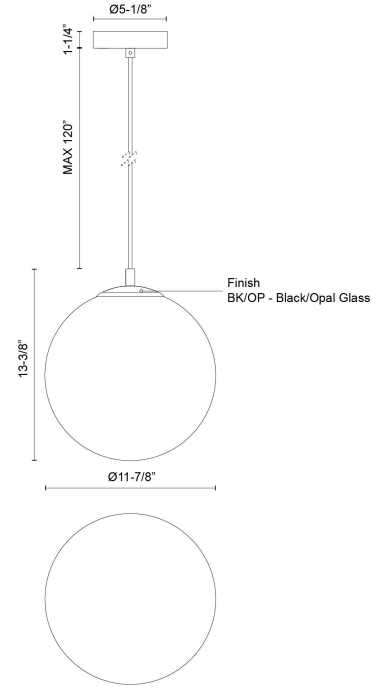

Marco 12-in Pendant

| Model | Color Temperature | Wattage | Voltage | Total Lumens | Delivered Lumens | Dimmer Support (Optional, Not Included) |
|---|------------------------------------|---------|----------|--------------|------------------|---|
| PD43212-5CCT-UNV PD43212-BK/OP-5CCT-UNV | 5CCT,2700K,3000K,3500K,4000K,5000K | 15W | 120-277V | 1225lm | 740lm* | TRIAC/ELV |

SPECIFICATION DETAILS

| | |
|--------------------------|---|
| Fixture Dimensions | D11-7/8" x H13-3/8" |
| Canopy Dimensions | D5-1/8" x H1-1/4" |
| Minimum Hang Height | 18" |
| Location | Dry |
| Diffuser Details | Frosted Acrylic Diffuser |
| Dimming Range | 100% - 10% |
| Illumination Direction | Omni-directional |
| Light Source/Life | LED (50,000 hours) 90CRI |
| Material | Steel, Glass |
| Sloped Ceiling Adaptable | Yes |
| Shade Details | Opal Glass Shade |
| Wire Length | 120" |
| Wire Style | Black Wire |
| Compliance | ETL Certified: Yes CEC Title 24: Yes |