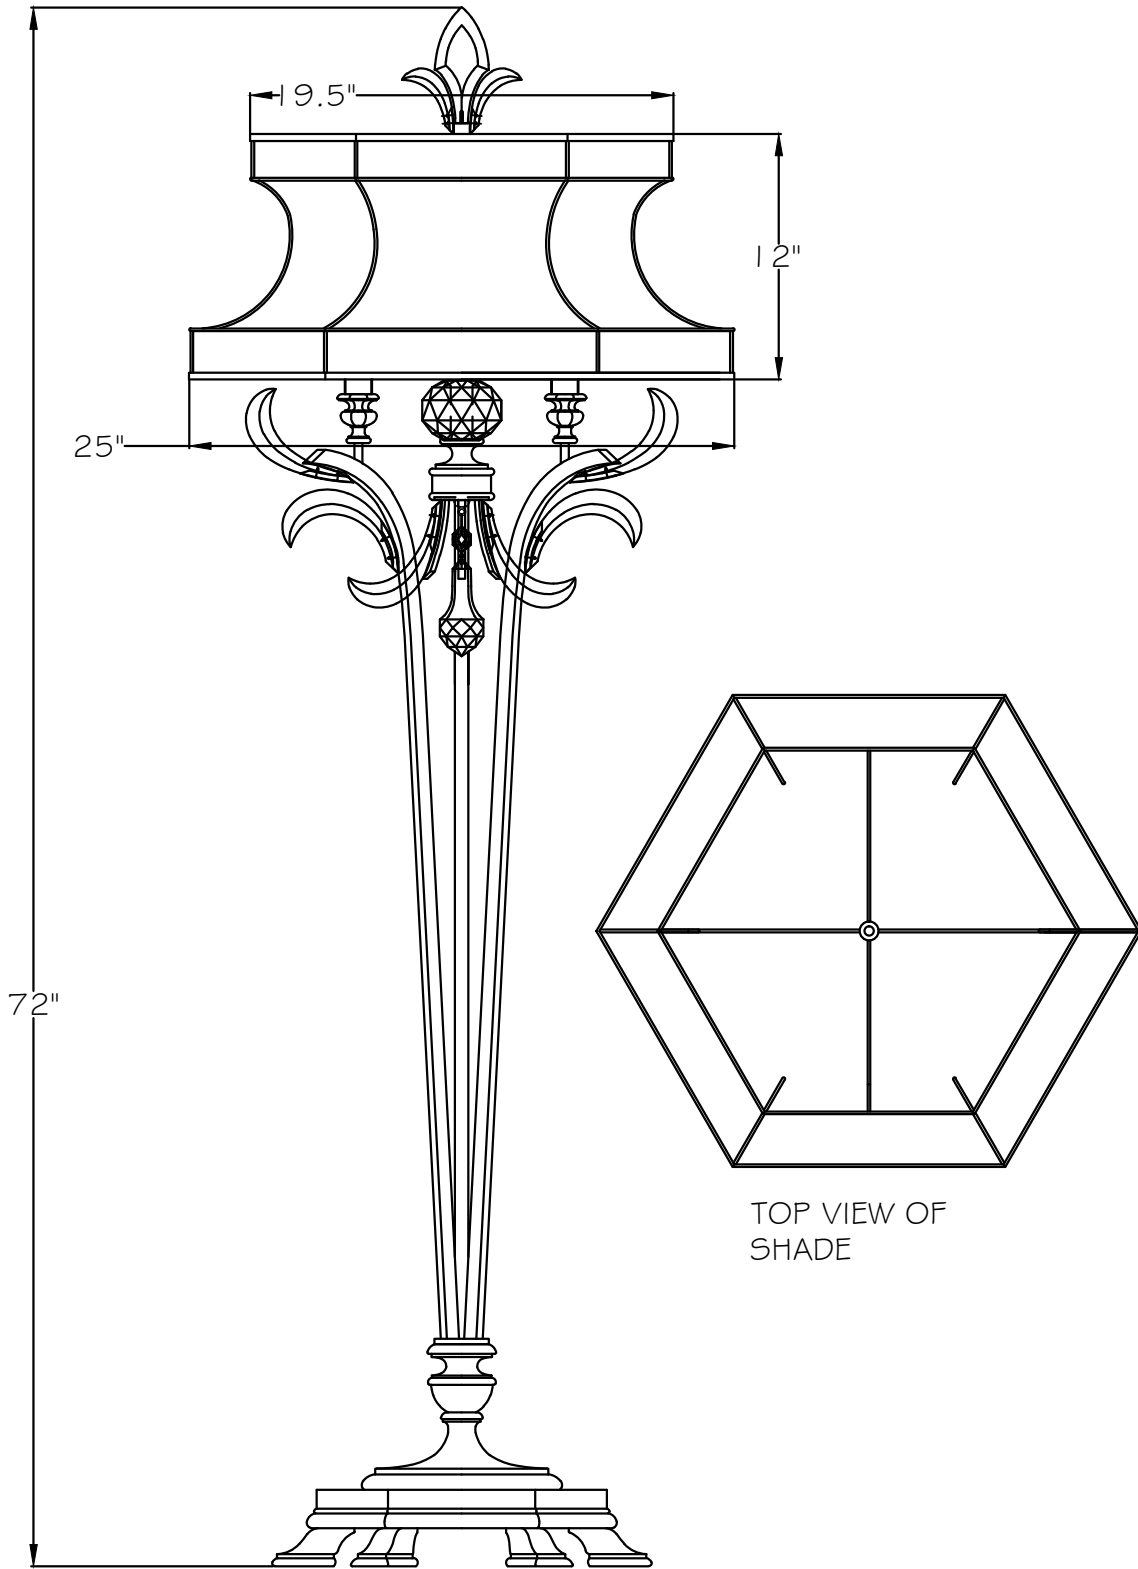

CUSTOMER REFERENCE DRAWING

TOP VIEW OF SHADE

STYLE CONFIGURATIONS:

-ST SILVER	768620 GOLD	-SF4 SILVER	-SF3 GOLD
------------	-------------	-------------	-----------

This drawing, specifications and the product depicted are the exclusive property of Fine Art Handcrafted Lighting®. In compliance with US copyright and patent requirements, notice is hereby given that this document and the product depicted shall not be copied, altered or used in any manner without the expressed written consent of Fine Art Handcrafted Lighting®.

www.finearthl.com Tel:(305) 821-3850 Fax:(305) 513-5736
FINE ART LAMPS®

STYLE NUMBER:
737420
DATE:
4/17/2020